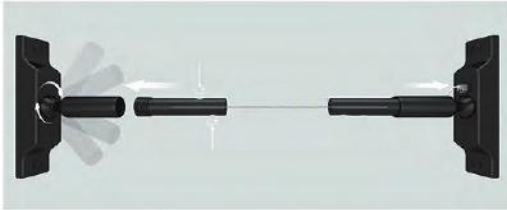

Products Code : Point To Point Line Light

---

Product Code : Point To Point Line Light

**Power:** 15 w/m

**Color Temp:** 3000k - 4000k

**Luminous:** 1500 lm/m

**Length:** 1m - 6m

**CRI > 90**