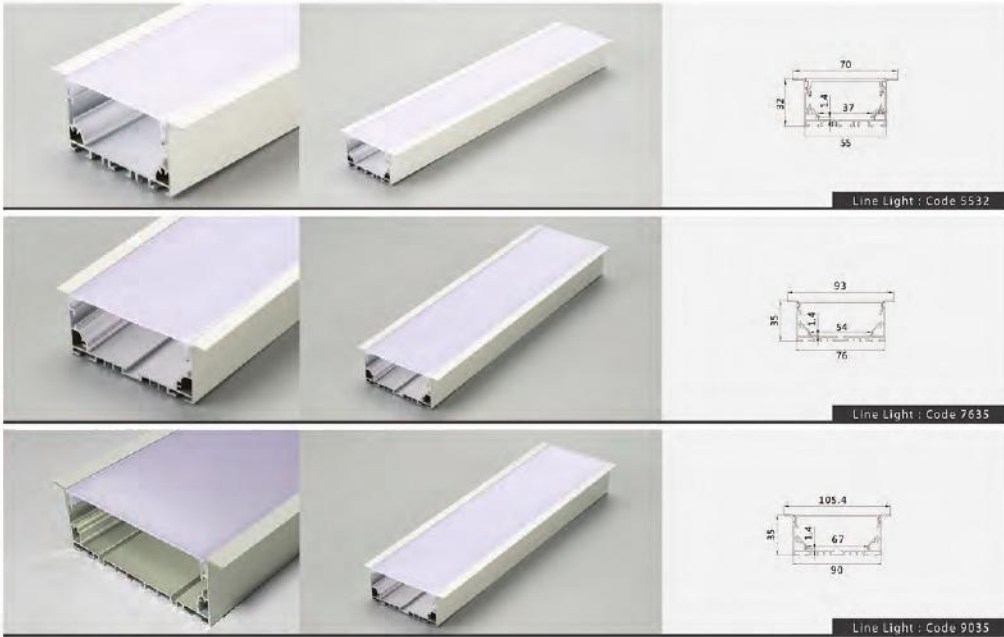

Products Code : Line Light 5532 / 7635 / 9035

Light Sources	Power Per Meter	Luminous Per Meter	CCT Color Temperature	CRI Color Rendering Index
Mid-Power	12 Watt	1200 Lumen	3000 Kelvin	> 80
	24 Watt	2400 Lumen		
High-Power	24 Watt	2500 Lumen	4000 Kelvin	
	48 Watt	5000 Lumen	6000 Kelvin	
High-Efficiency	24 Watt	3500 Lumen		
	48 Watt	7000 Lumen		

Standards / CE / RoHS / Energy Star / ENEC

Powered By:

Accessories	Fixtures	End Cap
Line Light 5532 Line Light 7635 Line Light 9035		

Profile Dimensions	Width	Height	Length
Line Light 5532	55 mm	32 mm	Per Order
Line Light 7635	76 mm	35 mm	
Line Light 9035	90 mm	35 mm	

Material / Profile: Anodized Aluminum / Diffuser : PMMA