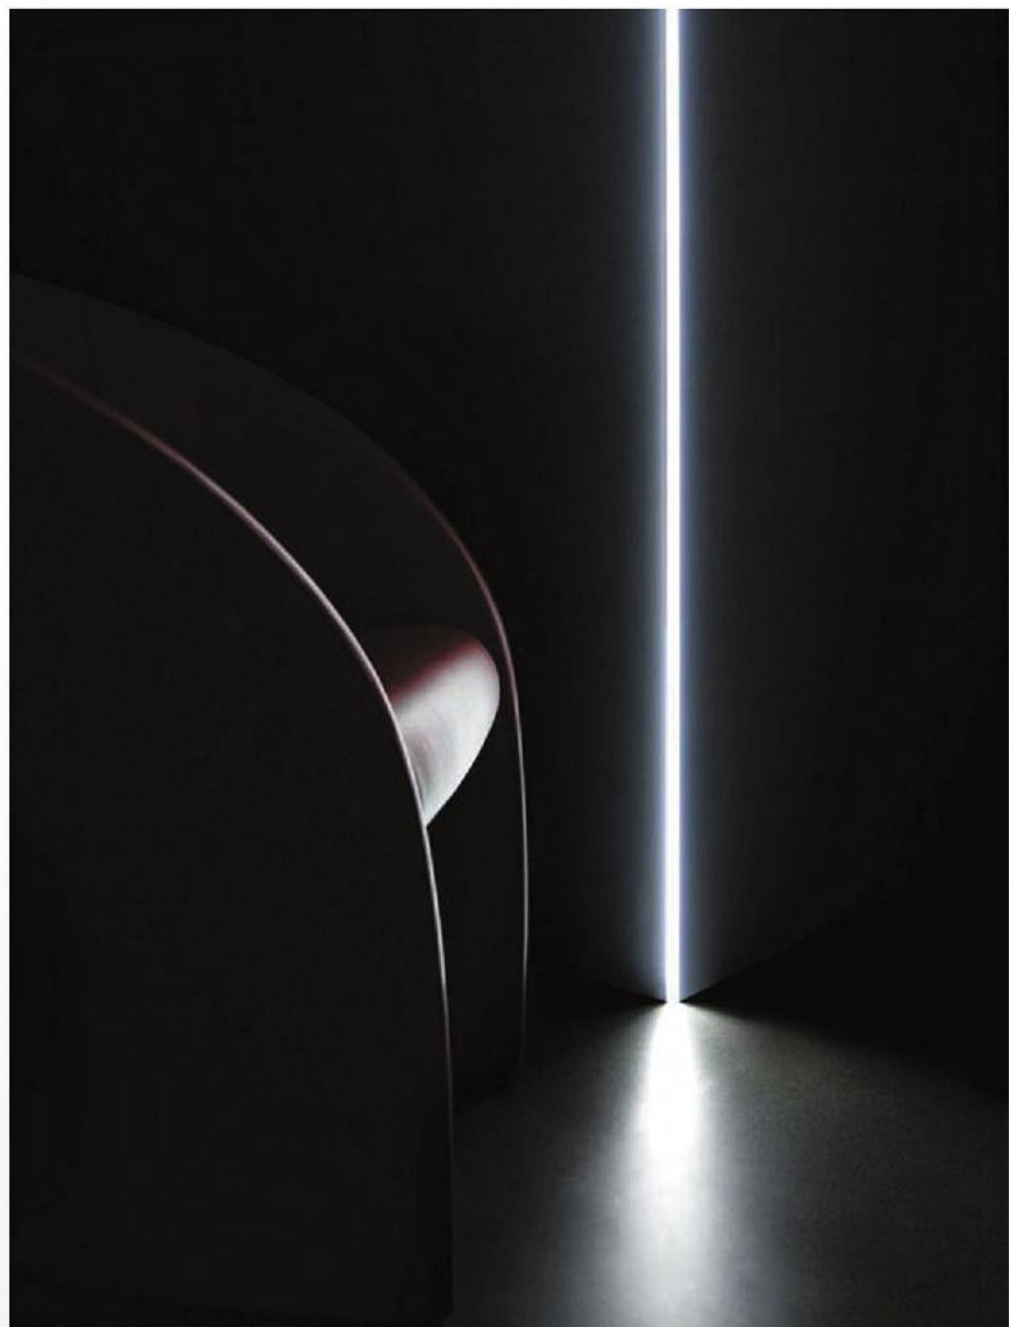

Standards / CE / RoHS / A++ / ENEC

Powered By: 

Accessories	End Cap
Line Light 3939	

Profile Dimensions	Width	Height	Length
Line Light 3939	39 mm	39 mm	Per Order

Material / Profile: Anodized Aluminum / Diffuser : PMMA