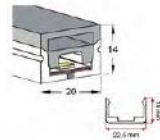

Color Temp: 3000k - 4000k - 6000k

Length: Customized

Power: 1.5 w/m

Luminous: 700 lm/m

CRI > 80