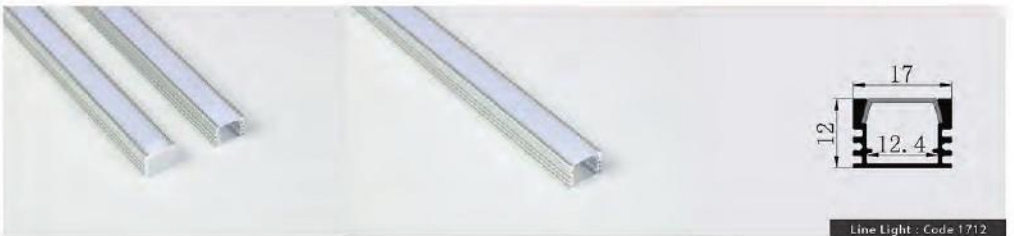

Line Light : Code 1612H

Line Light : Code 1712

Light Sources	Power Per Meter	Luminous Per Meter	CCT Color Temperature	CRI Color Rendering Index
Mid-Power	11 Watt	1200 Lumen	3000 Kelvin	
High-Power	23 Watt	2500 Lumen	4000 Kelvin	> 80
High-Efficiency	23.4 Watt	3500 Lumen	6000 Kelvin	

Standards / CE / RoHS / AGS / UL

Powered By:

Accessories	Fixtures	End Cap
Line Light 1612H		
Line Light 1712		

Profile Dimensions	Width	Height	Length
Line Light 1612H	16 mm	12 mm	Per Order
Line Light 1712	17 mm	12 mm	Per Order

Material / Profile: Anodized Aluminum / Diffuser : PMMA