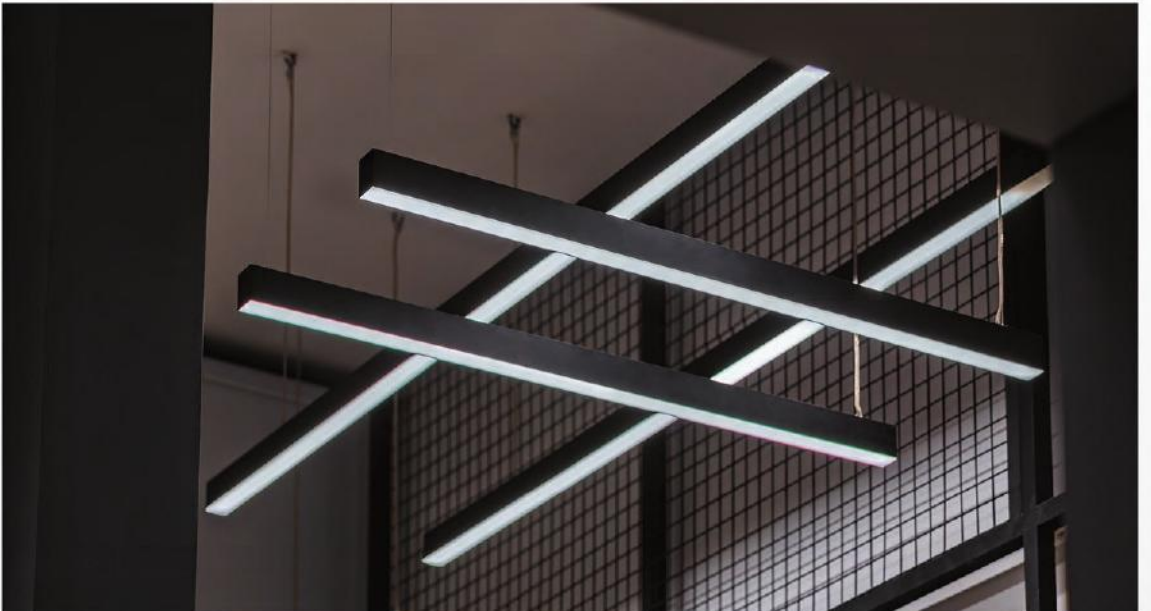

Accessories	Fixtures	End Cap
Line Light 5575		
Line Light 10235		

Profile Dimensions	Width	Height	Length
Line Light 5575	55 mm	75 mm	Per Order
Line Light 10235	102 mm	35 mm	

Material / Profile: Anodized Aluminum / Diffuser : PMMA