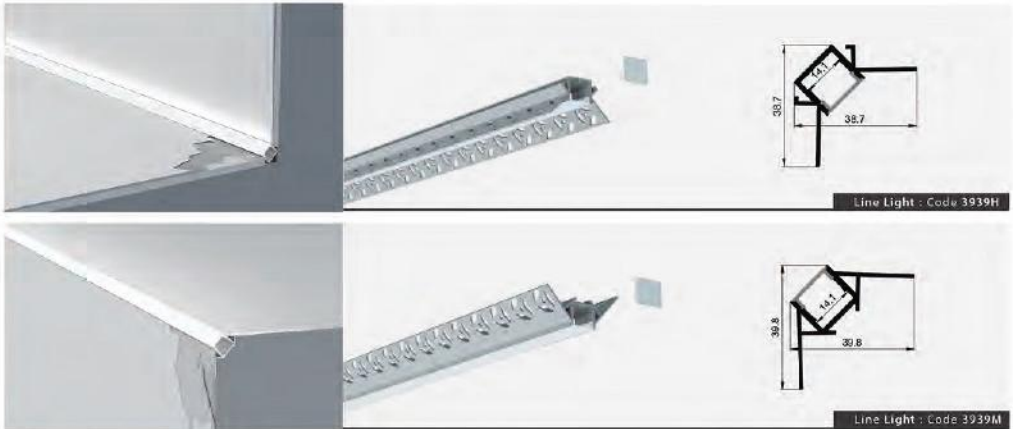

Product Code : Line Light 3939H / 3939M

Light Sources	Power Per Meter		Luminous Per Meter		CCT Color Temperature	CRI Color Rendering Index
Mid-Power	11	Watt	1200	Lumen	3000	Kalvin
High-Power	23	Watt	2500	Lumen	4000	Kalvin
High-Efficiency	23.4	Watt	3500	Lumen	6000	Kalvin

Standards / CE / RoHS / A++ / ENEC

Powered By:

Accessories	End Cap
Line Light 3939	

Profile Dimensions	Width	Height	Length
Line Light 3939	39 mm	39 mm	Per Order

Material / Profile: Anodized Aluminum / Diffuser : PMMA