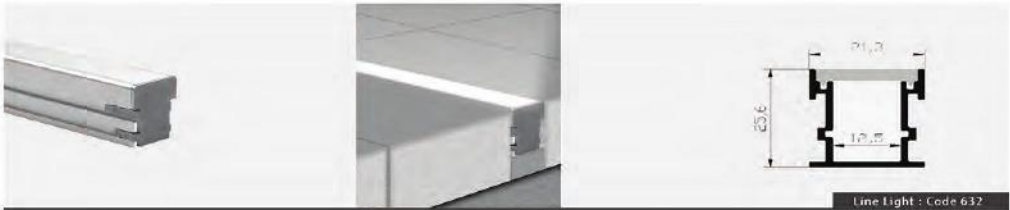

Product Code : Line Light Burried 632

Light Sources	Power		Luminous		CCT		CRI	
	Per Meter	Watt	Per Meter	Lumen	Color Temperature	Kalvin	Color Rendering Index	
Mid-Power	12		1200		4000		> 80	IP68

Standards / CE / RoHS / REACH / WEEE

Powered By:

Accessories	End Cap
Line Light Burried 632	

Profile Dimensions	Width	Height	Length
Line Light Burried 632	21 mm	26 mm	Per Order

Material / Profile: Anodized Aluminum / Diffuser : PMMA