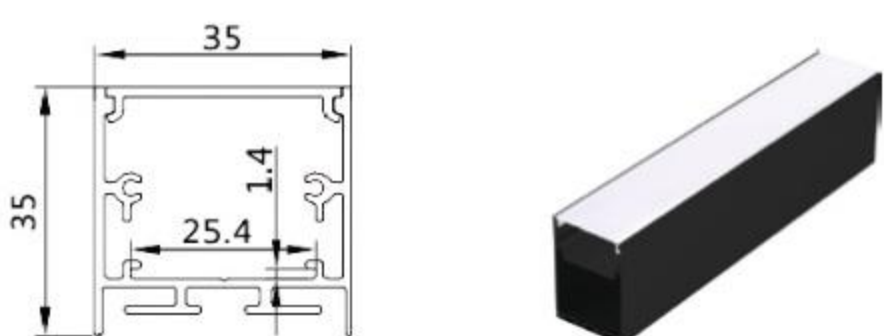

08

Code: Circle Star-5575 / Puzzle light
14 w/m, 1900 lm/m

Arc Light

01

Code: 5575M- linear light
L: 1 m / 30 w/m, 3600 lm/m
L: 2 m / 60 w/m, 7200 lm/m

02

Code: Arc 30°-5575 / Puzzle light
20 w/m, 2250 lm/m