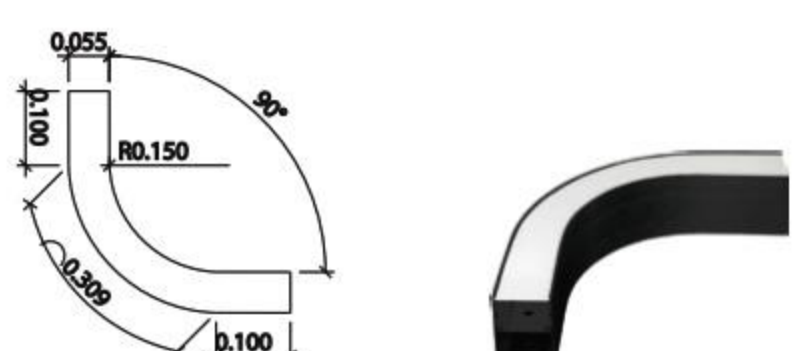

08

Code: Circle Star-5575 / Puzzle light
14 w/m, 1900 lm/m

Arc Light

01

Code: 5575M- linear light
L: 1 m / 30 w/m, 3600 lm/m
L: 2 m / 60 w/m, 7200 lm/m

02

Code: Arc 30°-5575 / Puzzle light
20 w/m, 2250 lm/m

03

Code: Arc 45°-5575 / Puzzle light
19 w/m, 2160 lm/m

04

Code: Arc 60°-5575 / Puzzle light
30 w/m, 3810 lm/m

05

Code: Arc 90°-5575 / Puzzle light
15 w/m, 1620 lm/m

06

Code: Arc 120°-5575 / Puzzle light
11 w/m, 1350 lm/m

07

Code: Arc 135°-5575 / Puzzle light
10 w/m, 1170 lm/m

Circle Light

01

Code: 5575M- linear light

L: 1 m / 30 w/m, 3600 lm/m L: 2m / 60 w/m, 7200 lm/m

02

Code: C60°R40-5575 / Puzzle light / 12 w/m, 1350 lm/m