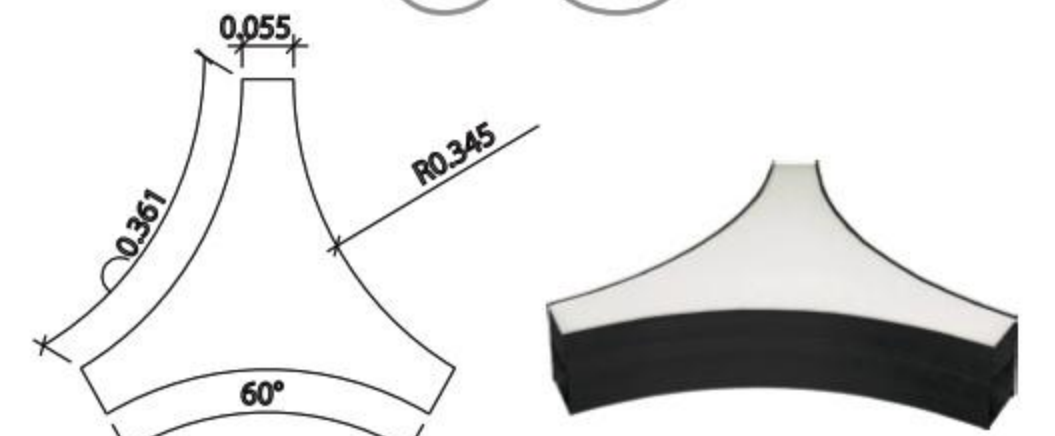

04

Code: PLUS-5575 / Puzzle light
6 w/m, 720 lm/m

05

Code: STAR-5575 / Puzzle light
4.5 w/m, 540 lm/m

06

Code: Arc Y-5575 / Puzzle light
11 w/m, 1440 lm/m

07

Code: Arc Star-5575 / Puzzle light
14 w/m, 1900 lm/m

08

Code: Circle Star-5575 / Puzzle light
14 w/m, 1900 lm/m

Arc Light

01

Code: 5575M- linear light
L: 1 m / 30 w/m, 3600 lm/m
L: 2 m / 60 w/m, 7200 lm/m

02

Code: Arc 30°-5575 / Puzzle light
20 w/m, 2250 lm/m