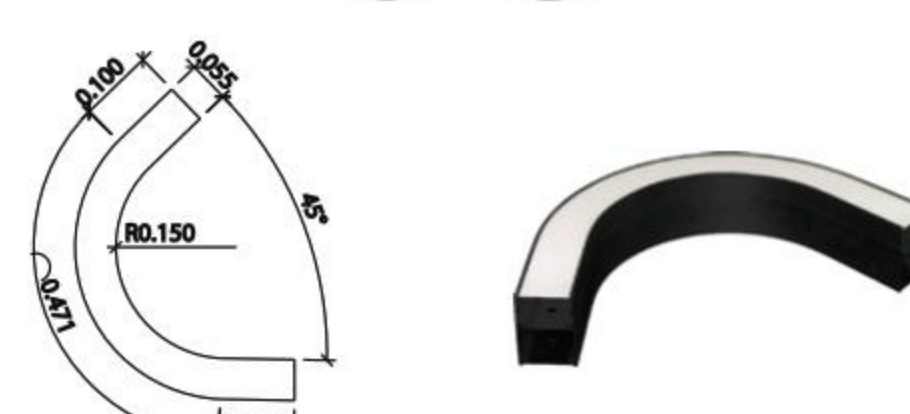

08

Code: Circle Star-5575 / Puzzle light
14 w/m, 1900 lm/m

Arc Light

01

Code: 5575M- linear light
L: 1 m / 30 w/m, 3600 lm/m
L: 2 m / 60 w/m, 7200 lm/m

02

Code: Arc 30°-5575 / Puzzle light
20 w/m, 2250 lm/m

03

Code: Arc 45°-5575 / Puzzle light
19 w/m, 2160 lm/m

04

Code: Arc 60°-5575 / Puzzle light
30 w/m, 3810 lm/m

05

Code: Arc 90°-5575 / Puzzle light
15 w/m, 1620 lm/m

06

Code: Arc 120°-5575 / Puzzle light
11 w/m, 1350 lm/m

07

Code: Arc 135°-5575 / Puzzle light
10 w/m, 1170 lm/m

Circle Light

01

Code: 5575M- linear light

L: 1 m / 30 w/m, 3600 lm/m L: 2m / 60 w/m, 7200 lm/m

02

Code: C60°R40-5575 / Puzzle light / 12 w/m, 1350 lm/m

Code: Big Size-Arc 90°-3535 / Puzzle light
30 w/m, 3500 lm/m

03

Code: Big Size-Arc Star-3535 / Puzzle light
34 w/m, 4000 lm/m

04

Code: Big Size-C180°R40-3535 / Puzzle light
36 w/m, 4300 lm/m