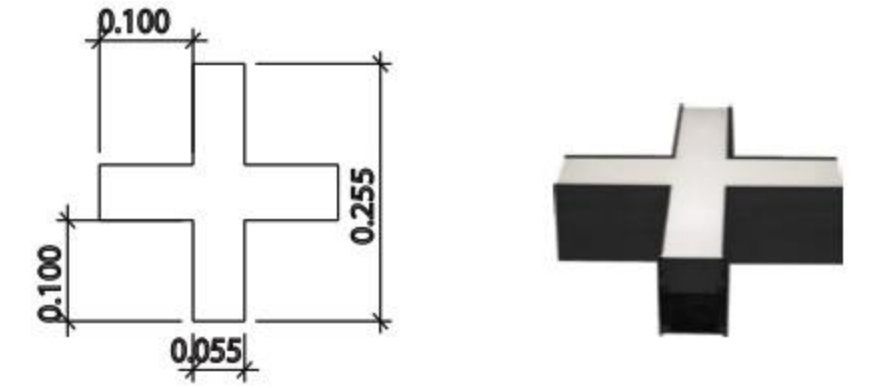

Code: PLUS-5575 / Puzzle light
6 w/m, 720 lm/m

05