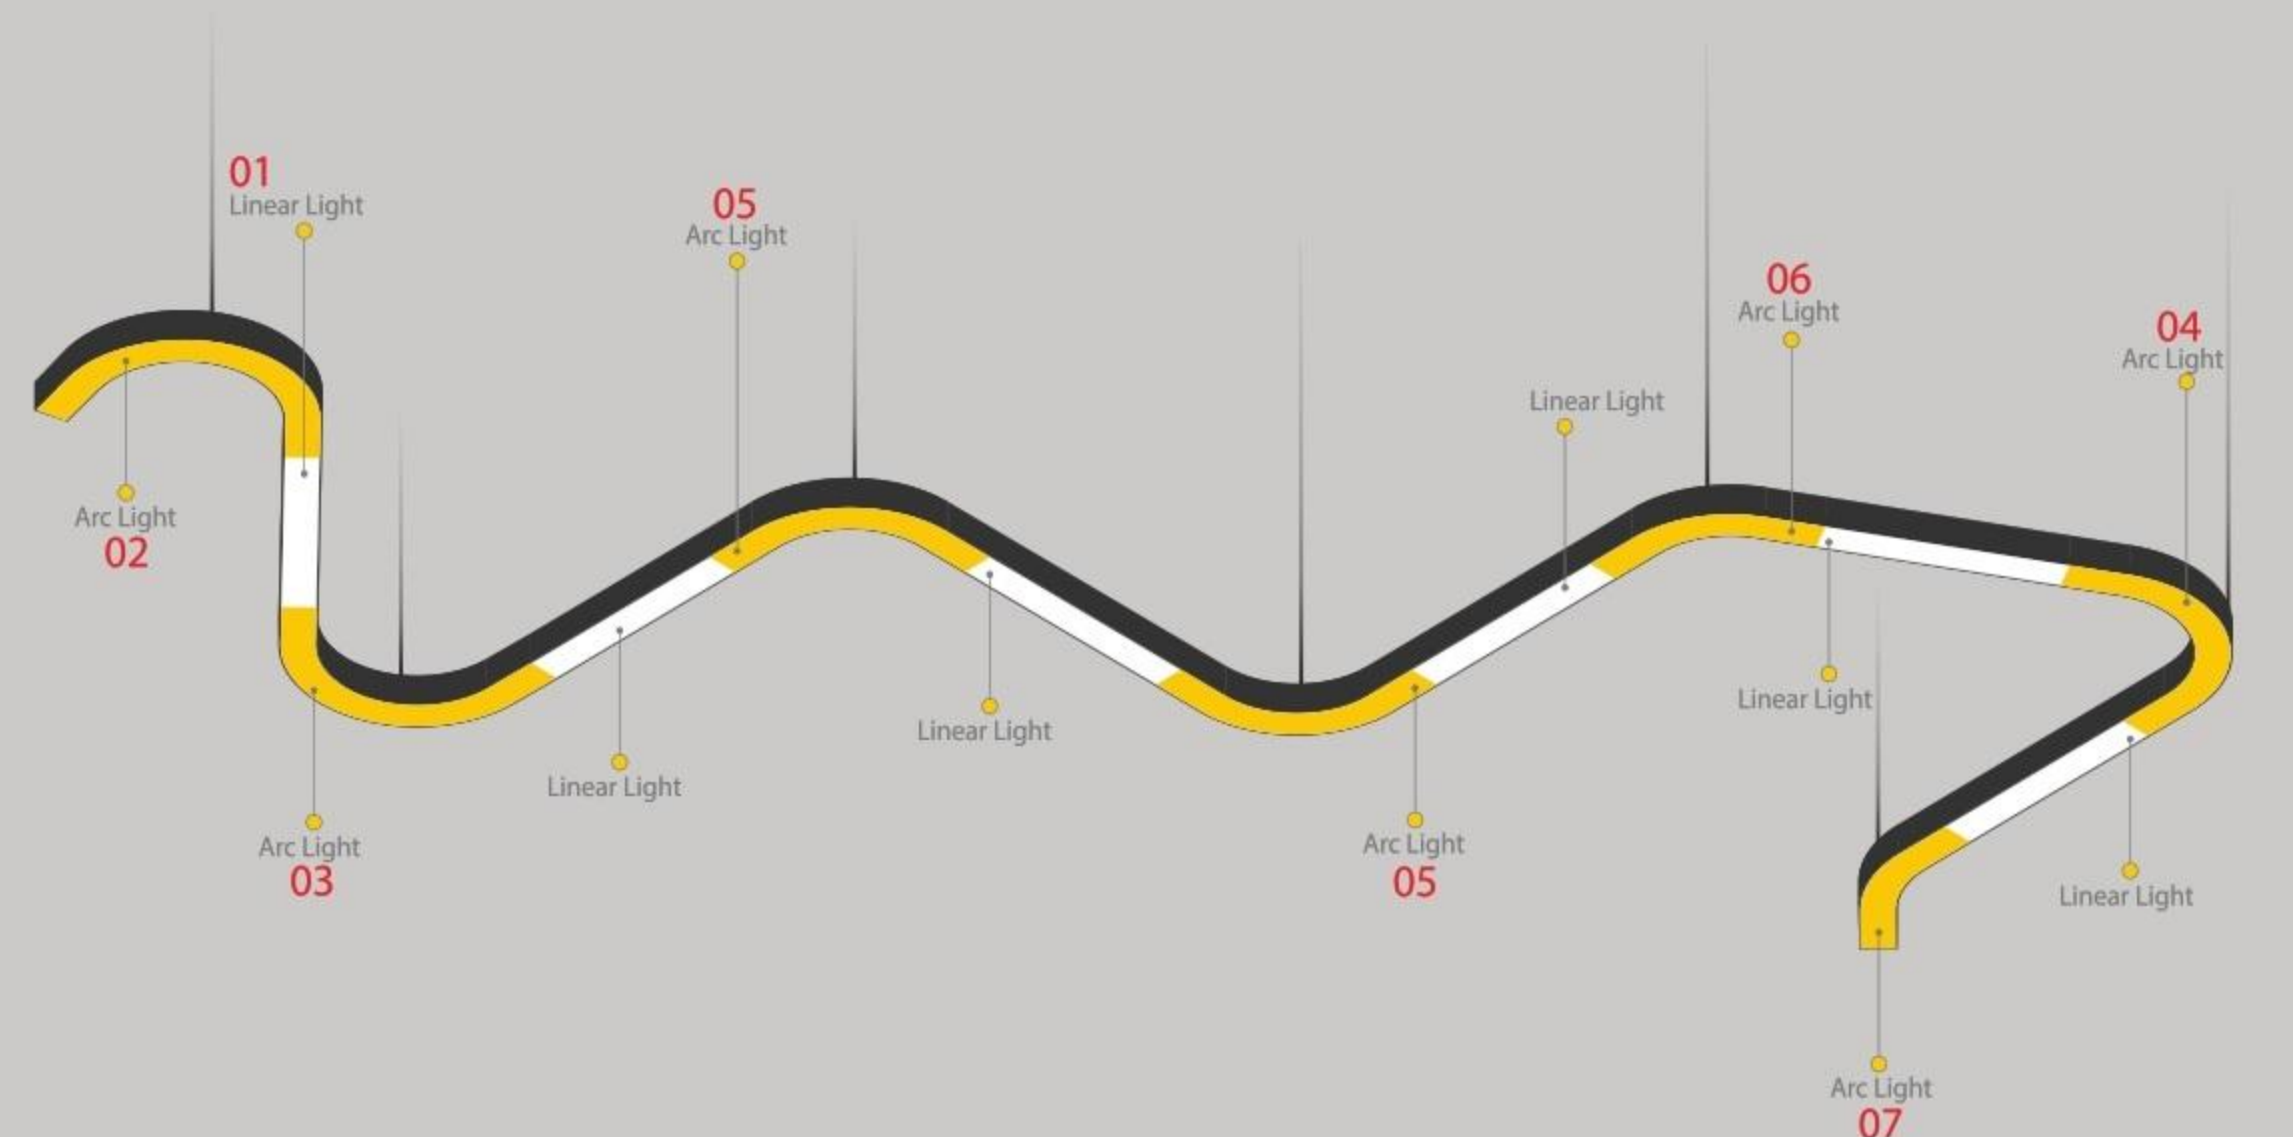

08

Code: Circle Star-5575 / Puzzle light
14 w/m, 1900 lm/m

Arc Light

01

Code: 5575M- linear light
L: 1 m / 30 w/m, 3600 lm/m
L: 2 m / 60 w/m, 7200 lm/m

02

Code: Arc 30°-5575 / Puzzle light
20 w/m, 2250 lm/m

03

Code: Arc 45°-5575 / Puzzle light
19 w/m, 2160 lm/m

04

Code: Arc 60°-5575 / Puzzle light
30 w/m, 3810 lm/m

05

Code: Arc 90°-5575 / Puzzle light
15 w/m, 1620 lm/m

06

Code: Arc 120°-5575 / Puzzle light
11 w/m, 1350 lm/m

07

Code: Arc 135°-5575 / Puzzle light
10 w/m, 1170 lm/m

Circle Light

01

Code: 5575M- linear light

L: 1 m / 30 w/m, 3600 lm/m L: 2m / 60 w/m, 7200 lm/m

02

Code: C60°R40-5575 / Puzzle light / 12 w/m, 1350 lm/m

Code: Big Size-Arc 90°-3535 / Puzzle light
30 w/m, 3500 lm/m

03

Code: Big Size-Arc Star-3535 / Puzzle light
34 w/m, 4000 lm/m

04

Code: Big Size-C180°R40-3535 / Puzzle light
36 w/m, 4300 lm/m