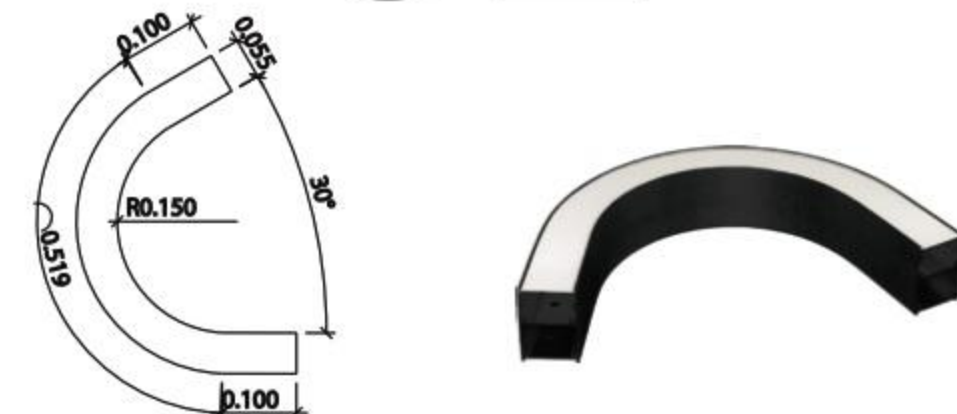

08

Code: Circle Star-5575 / Puzzle light
14 w/m, 1900 lm/m

Arc Light

01

Code: 5575M- linear light
L: 1 m / 30 w/m, 3600 lm/m
L: 2 m / 60 w/m, 7200 lm/m

02

Code: Arc 30°-5575 / Puzzle light
20 w/m, 2250 lm/m

03

Code: Arc 45°-5575 / Puzzle light
19 w/m, 2160 lm/m

04

Code: Arc 60°-5575 / Puzzle light
30 w/m, 3810 lm/m

05

Code: Arc 90°-5575 / Puzzle light
15 w/m, 1620 lm/m

06

Code: Arc 120°-5575 / Puzzle light
11 w/m, 1350 lm/m

07

Code: Arc 135°-5575 / Puzzle light
10 w/m, 1170 lm/m

Circle Light

01

Code: 5575M- linear light

L: 1 m / 30 w/m, 3600 lm/m L: 2m / 60 w/m, 7200 lm/m

02

Code: C60°R40-5575 / Puzzle light / 12 w/m, 1350 lm/m