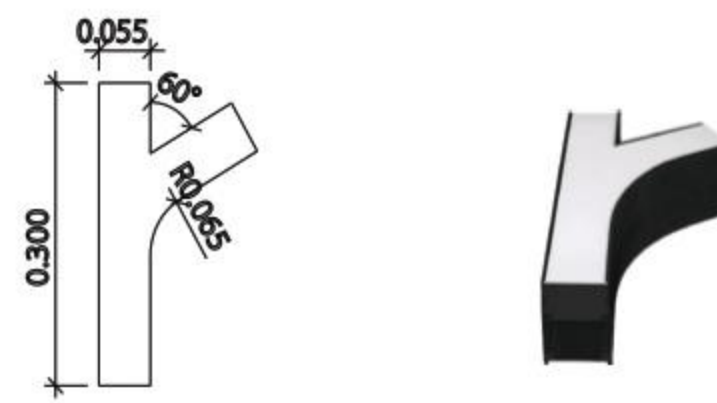

Code: Arc Y-5575 / Puzzle light
11 w/m, 1440 lm/m

07