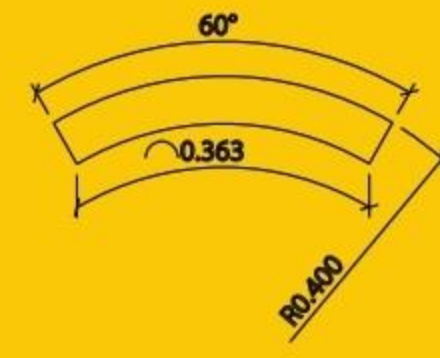

08

Code: Circle Star-5575 / Puzzle light
14 w/m, 1900 lm/m

Arc Light

01

Code: 5575M- linear light
L: 1 m / 30 w/m, 3600 lm/m
L: 2 m / 60 w/m, 7200 lm/m

02

Code: Arc 30°-5575 / Puzzle light
20 w/m, 2250 lm/m

07

Code: Arc 135°-5575 / Puzzle light
10 w/m, 1170 lm/m

Circle Light

01

Code: 5575M- linear light

L: 1 m / 30 w/m, 3600 lm/m L: 2m / 60 w/m, 7200 lm/m

02

Code: C60°R40-5575 / Puzzle light / 12 w/m, 1350 lm/m

03

Code: C120°R40-5575 / Puzzle light / 22 w/m, 2700 lm/m

04

Code: C180°R40-5575 / Puzzle light / 33 w/m, 4140 lm/m

Big Size Light

01

Code: Big Size-Arc 120°-3535 / Puzzle light
23 w/m, 2700 lm/m

02