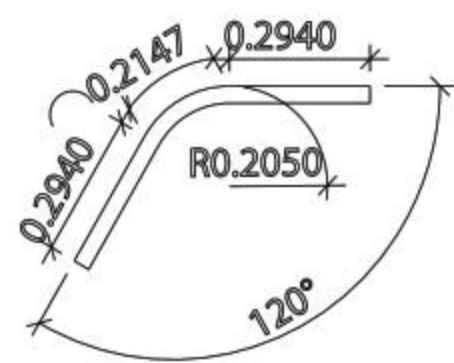

08

Code: Circle Star-5575 / Puzzle light
14 w/m, 1900 lm/m

Arc Light

01

Code: 5575M- linear light
L: 1 m / 30 w/m, 3600 lm/m
L: 2 m / 60 w/m, 7200 lm/m

02

Code: Arc 30°-5575 / Puzzle light
20 w/m, 2250 lm/m

07

Code: Arc 135°-5575 / Puzzle light
10 w/m, 1170 lm/m

Circle Light

01

Code: 5575M- linear light

L: 1 m / 30 w/m, 3600 lm/m L: 2m / 60 w/m, 7200 lm/m

02

Code: C60°R40-5575 / Puzzle light / 12 w/m, 1350 lm/m

03

Code: C120°R40-5575 / Puzzle light / 22 w/m, 2700 lm/m

04

Code: C180°R40-5575 / Puzzle light / 33 w/m, 4140 lm/m

Big Size Light

01

Code: Big Size-Arc 120°-3535 / Puzzle light
23 w/m, 2700 lm/m

02

Code: Big Size-Arc 90°-3535 / Puzzle light
30 w/m, 3500 lm/m

03

Code: Big Size-Arc Star-3535 / Puzzle light
34 w/m, 4000 lm/m

04

Code: Big Size-C180°R40-3535 / Puzzle light
36 w/m, 4300 lm/m