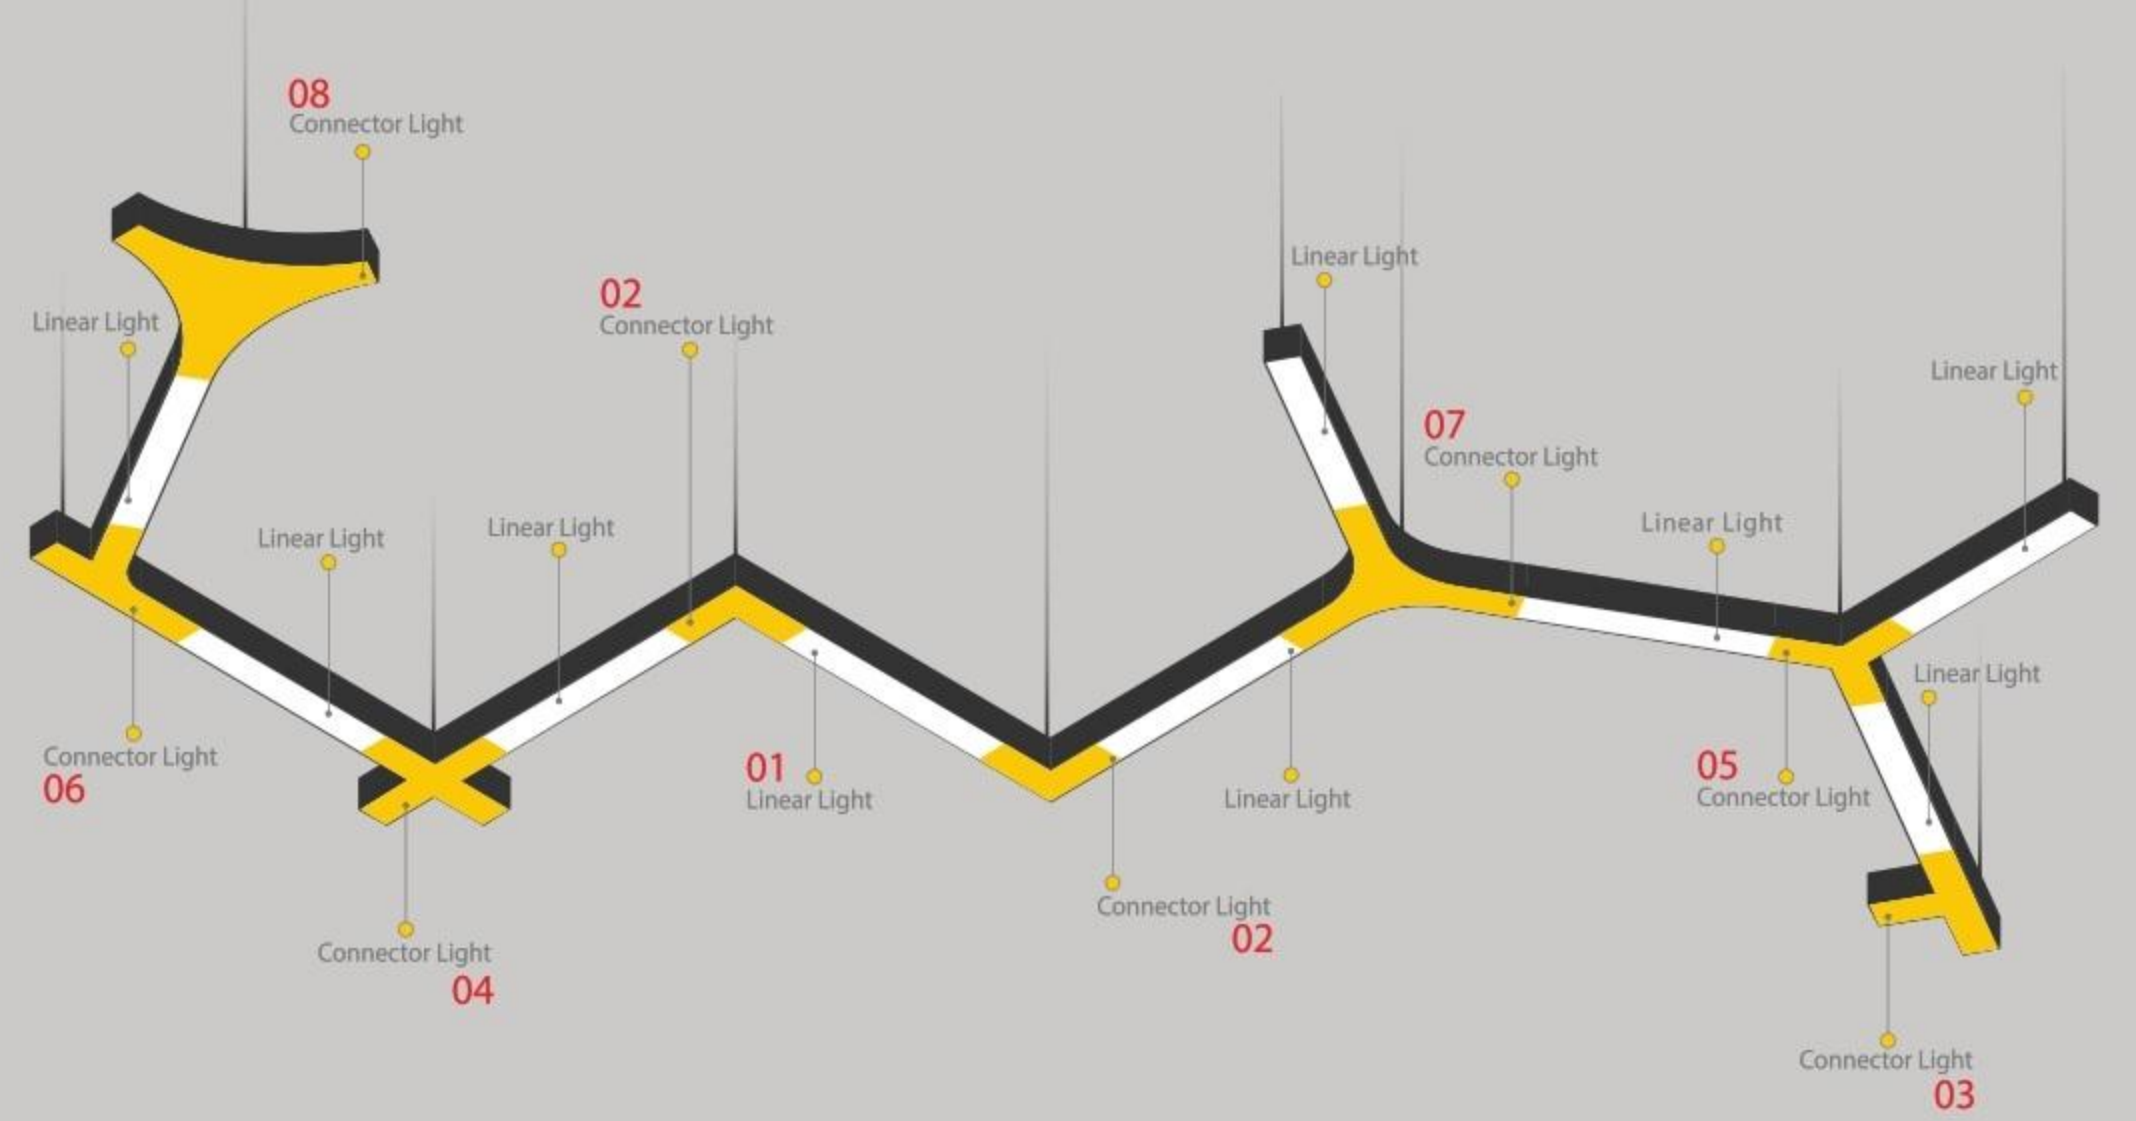

Connector Light

01

Code: 5575M- linear light
L: 1 m / 30 w/m, 3600 lm/m
L: 2 m / 60 w/m, 7200 lm/m

02

Code: L CONN-5575 / Puzzle light
4.5 w/m, 540 lm/m

03

Code: T CONN-5575 / Puzzle light
10 w/m, 1170 lm/m

04

Code: PLUS-5575 / Puzzle light
6 w/m, 720 lm/m

05

Code: STAR-5575 / Puzzle light
4.5 w/m, 540 lm/m

06

Code: Arc Y-5575 / Puzzle light
11 w/m, 1440 lm/m

07

Code: Arc Star-5575 / Puzzle light
14 w/m, 1900 lm/m

08

Code: Circle Star-5575 / Puzzle light
14 w/m, 1900 lm/m