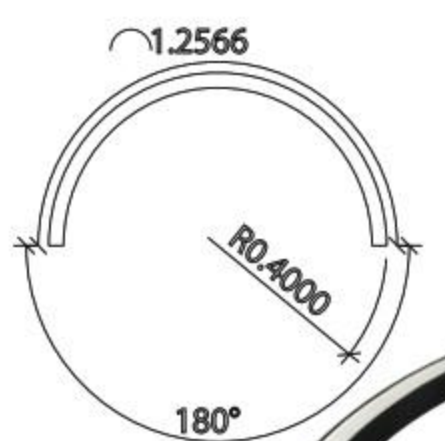

08

Code: Circle Star-5575 / Puzzle light
14 w/m, 1900 lm/m

Arc Light

01

Code: 5575M- linear light
L: 1 m / 30 w/m, 3600 lm/m
L: 2 m / 60 w/m, 7200 lm/m

02

Code: Arc 30°-5575 / Puzzle light
20 w/m, 2250 lm/m

07

Code: Arc 135°-5575 / Puzzle light
10 w/m, 1170 lm/m

Circle Light

01

Code: 5575M- linear light

L: 1 m / 30 w/m, 3600 lm/m L: 2m / 60 w/m, 7200 lm/m

02

Code: C60°R40-5575 / Puzzle light / 12 w/m, 1350 lm/m

03

Code: C120°R40-5575 / Puzzle light / 22 w/m, 2700 lm/m

04

Code: C180°R40-5575 / Puzzle light / 33 w/m, 4140 lm/m

Big Size Light

01

Code: Big Size-Arc 120°-3535 / Puzzle light
23 w/m, 2700 lm/m

02

Code: Big Size-Arc 90°-3535 / Puzzle light
30 w/m, 3500 lm/m

03

Code: Big Size-Arc Star-3535 / Puzzle light
34 w/m, 4000 lm/m

04

Code: Big Size-C180°R40-3535 / Puzzle light
36 w/m, 4300 lm/m