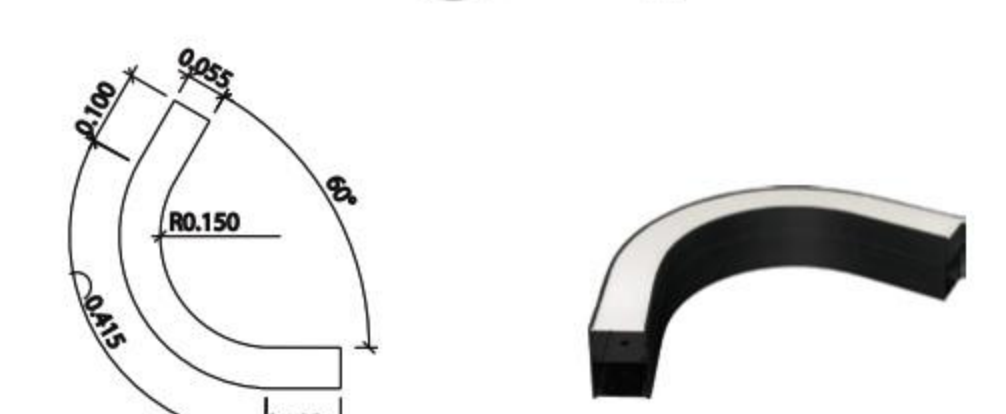

08

Code: Circle Star-5575 / Puzzle light
14 w/m, 1900 lm/m

Arc Light

01

Code: 5575M- linear light
L: 1 m / 30 w/m, 3600 lm/m
L: 2 m / 60 w/m, 7200 lm/m

02

Code: Arc 30°-5575 / Puzzle light
20 w/m, 2250 lm/m

03

Code: Arc 45°-5575 / Puzzle light
19 w/m, 2160 lm/m

04

Code: Arc 60°-5575 / Puzzle light
30 w/m, 3810 lm/m

05

Code: Arc 90°-5575 / Puzzle light
15 w/m, 1620 lm/m

06

Code: Arc 120°-5575 / Puzzle light
11 w/m, 1350 lm/m

07

Code: Arc 135°-5575 / Puzzle light
10 w/m, 1170 lm/m

Circle Light

01

Code: 5575M- linear light

L: 1 m / 30 w/m, 3600 lm/m L: 2m / 60 w/m, 7200 lm/m

02

Code: C60°R40-5575 / Puzzle light / 12 w/m, 1350 lm/m