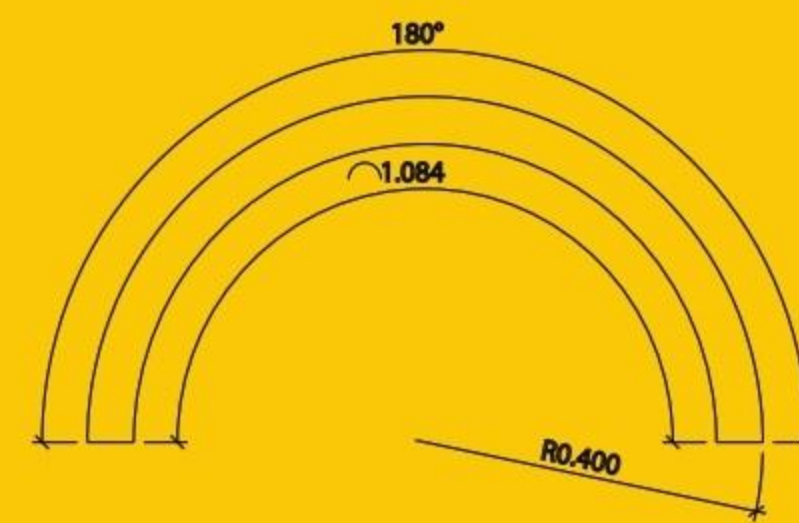

08

Code: Circle Star-5575 / Puzzle light
14 w/m, 1900 lm/m

Arc Light

01

Code: 5575M- linear light
L: 1 m / 30 w/m, 3600 lm/m
L: 2 m / 60 w/m, 7200 lm/m

02

Code: Arc 30°-5575 / Puzzle light
20 w/m, 2250 lm/m

07

Code: Arc 135°-5575 / Puzzle light
10 w/m, 1170 lm/m

Circle Light

01

Code: 5575M- linear light

L: 1 m / 30 w/m, 3600 lm/m L: 2m / 60 w/m, 7200 lm/m

02

Code: C60°R40-5575 / Puzzle light / 12 w/m, 1350 lm/m

03

Code: C120°R40-5575 / Puzzle light / 22 w/m, 2700 lm/m

04

Code: C180°R40-5575 / Puzzle light / 33 w/m, 4140 lm/m

Big Size Light

01

Code: Big Size-Arc 120°-3535 / Puzzle light
23 w/m, 2700 lm/m

02

Code: Big Size-Arc 90°-3535 / Puzzle light
30 w/m, 3500 lm/m

03

Code: Big Size-Arc Star-3535 / Puzzle light
34 w/m, 4000 lm/m

04

Code: Big Size-C180°R40-3535 / Puzzle light
36 w/m, 4300 lm/m