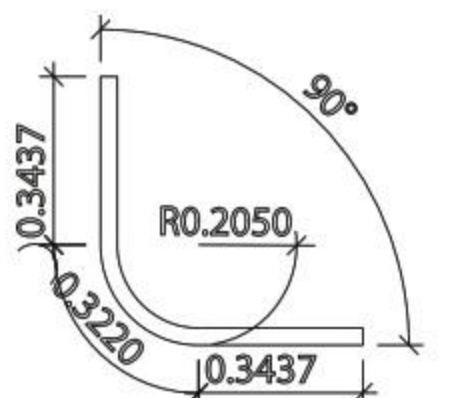

08

Code: Circle Star-5575 / Puzzle light
14 w/m, 1900 lm/m

Arc Light

01

Code: 5575M- linear light
L: 1 m / 30 w/m, 3600 lm/m
L: 2 m / 60 w/m, 7200 lm/m

02

Code: Arc 30°-5575 / Puzzle light
20 w/m, 2250 lm/m

07

Code: Arc 135°-5575 / Puzzle light
10 w/m, 1170 lm/m

Circle Light

01

Code: 5575M- linear light

L: 1 m / 30 w/m, 3600 lm/m L: 2m / 60 w/m, 7200 lm/m

02

Code: C60°R40-5575 / Puzzle light / 12 w/m, 1350 lm/m

03

Code: C120°R40-5575 / Puzzle light / 22 w/m, 2700 lm/m

04

Code: C180°R40-5575 / Puzzle light / 33 w/m, 4140 lm/m

Big Size Light

01

Code: Big Size-Arc 120°-3535 / Puzzle light
23 w/m, 2700 lm/m

02

Code: Big Size-Arc 90°-3535 / Puzzle light
30 w/m, 3500 lm/m

03

Code: Big Size-Arc Star-3535 / Puzzle light
34 w/m, 4000 lm/m

04

Code: Big Size-C180°R40-3535 / Puzzle light
36 w/m, 4300 lm/m