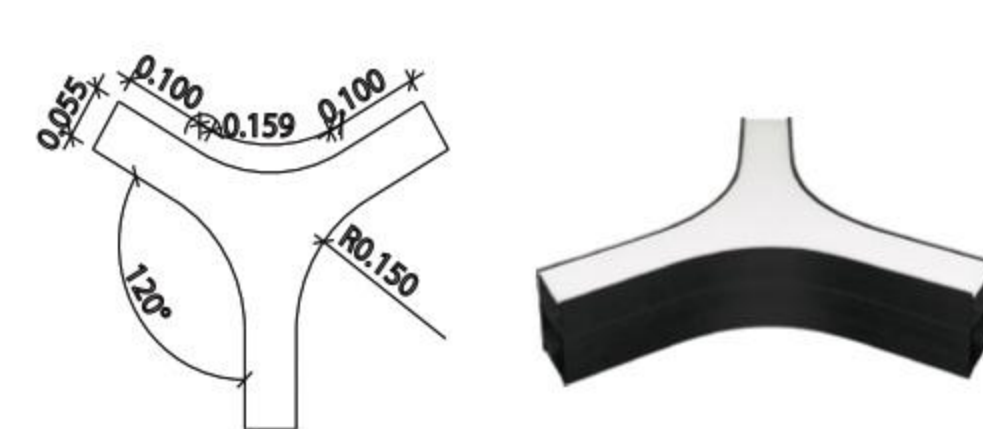

Connector Light

01

Code: 5575M- linear light
L: 1 m / 30 w/m, 3600 lm/m
L: 2 m / 60 w/m, 7200 lm/m

02

Code: L CONN-5575 / Puzzle light
4.5 w/m, 540 lm/m

03

Code: T CONN-5575 / Puzzle light
10 w/m, 1170 lm/m

04

Code: PLUS-5575 / Puzzle light
6 w/m, 720 lm/m

05

Code: STAR-5575 / Puzzle light
4.5 w/m, 540 lm/m

06

Code: Arc Y-5575 / Puzzle light
11 w/m, 1440 lm/m

07

Code: Arc Star-5575 / Puzzle light
14 w/m, 1900 lm/m

08

Code: Circle Star-5575 / Puzzle light
14 w/m, 1900 lm/m

Arc Light

01

Code: 5575M- linear light
L: 1 m / 30 w/m, 3600 lm/m
L: 2 m / 60 w/m, 7200 lm/m

02

Code: Arc 30°-5575 / Puzzle light
20 w/m, 2250 lm/m

Code: Big Size-Arc 90°-3535 / Puzzle light
30 w/m, 3500 lm/m

03

Code: Big Size-Arc Star-3535 / Puzzle light
34 w/m, 4000 lm/m

04

Code: Big Size-C180°R40-3535 / Puzzle light
36 w/m, 4300 lm/m