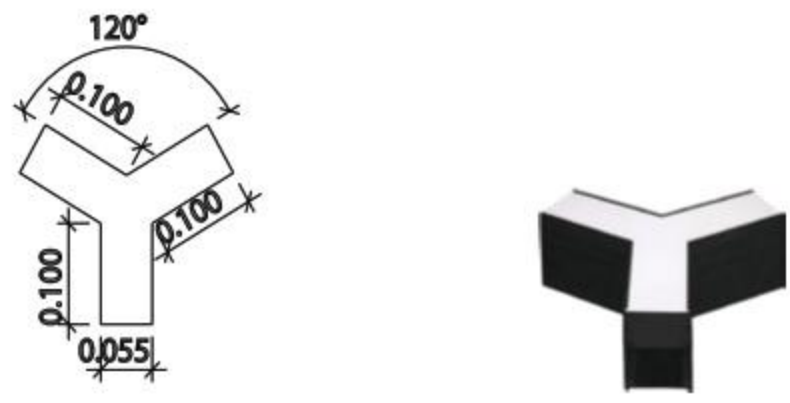

Code: STAR-5575 / Puzzle light
4.5 w/m, 540 lm/m

06