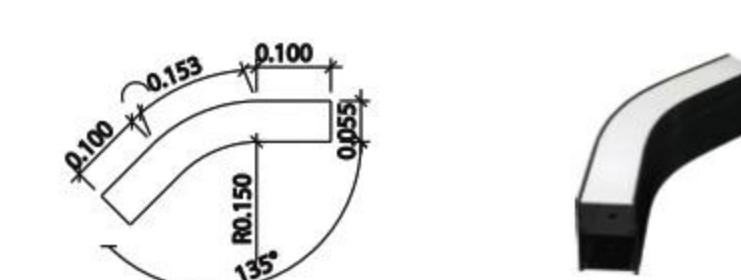

08

Code: Circle Star-5575 / Puzzle light
14 w/m, 1900 lm/m

Arc Light

01

Code: 5575M- linear light
L: 1 m / 30 w/m, 3600 lm/m
L: 2 m / 60 w/m, 7200 lm/m

02

Code: Arc 30°-5575 / Puzzle light
20 w/m, 2250 lm/m

03

Code: Arc 45°-5575 / Puzzle light
19 w/m, 2160 lm/m

04

Code: Arc 60°-5575 / Puzzle light
30 w/m, 3810 lm/m

05

Code: Arc 90°-5575 / Puzzle light
15 w/m, 1620 lm/m

06

Code: Arc 120°-5575 / Puzzle light
11 w/m, 1350 lm/m

07

Code: Arc 135°-5575 / Puzzle light
10 w/m, 1170 lm/m

Circle Light

01

Code: 5575M- linear light

L: 1 m / 30 w/m, 3600 lm/m L: 2m / 60 w/m, 7200 lm/m

02

Code: C60°R40-5575 / Puzzle light / 12 w/m, 1350 lm/m