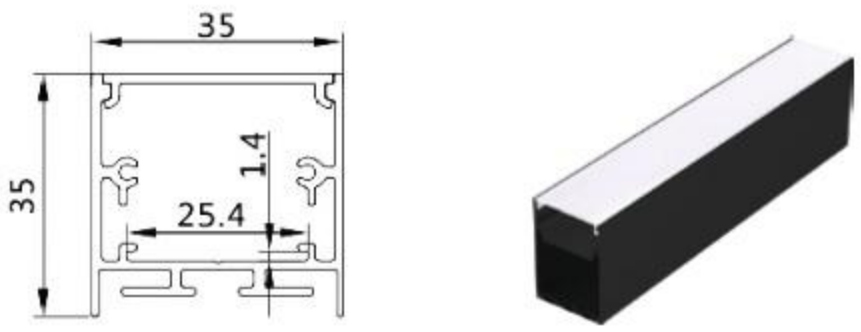

PUZZLE LIGHT COLLECTION

Start the game with profiles

Don't be too square

A modular system with endless possibilities

Irregular yet simple lines invite your curiosity to explore.
Combine shapes, colors, and multiple circular curves, connect them
to create something truly unique.

Connector Light

01

Code: 5575M- linear light
L: 1 m / 30 w/m, 3600 lm/m
L: 2 m / 60 w/m, 7200 lm/m

02

Code: L CONN-5575 / Puzzle light
4.5 w/m, 540 lm/m

03

Code: T CONN-5575 / Puzzle light
10 w/m, 1170 lm/m