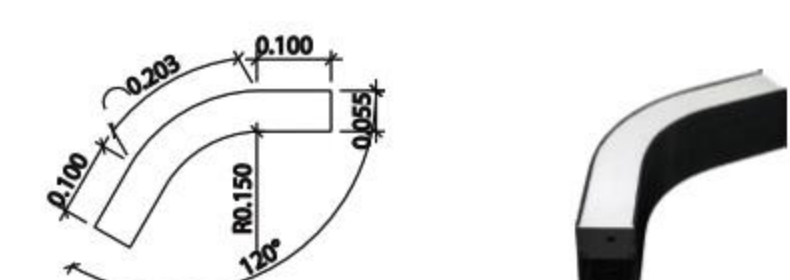

08

Code: Circle Star-5575 / Puzzle light
14 w/m, 1900 lm/m

Arc Light

01

Code: 5575M- linear light
L: 1 m / 30 w/m, 3600 lm/m
L: 2 m / 60 w/m, 7200 lm/m

02

Code: Arc 30°-5575 / Puzzle light
20 w/m, 2250 lm/m

03

Code: Arc 45°-5575 / Puzzle light
19 w/m, 2160 lm/m

04

Code: Arc 60°-5575 / Puzzle light
30 w/m, 3810 lm/m

05

Code: Arc 90°-5575 / Puzzle light
15 w/m, 1620 lm/m

06

Code: Arc 120°-5575 / Puzzle light
11 w/m, 1350 lm/m

07

Code: Arc 135°-5575 / Puzzle light
10 w/m, 1170 lm/m

Circle Light

01

Code: 5575M- linear light

L: 1 m / 30 w/m, 3600 lm/m L: 2m / 60 w/m, 7200 lm/m

02

Code: C60°R40-5575 / Puzzle light / 12 w/m, 1350 lm/m