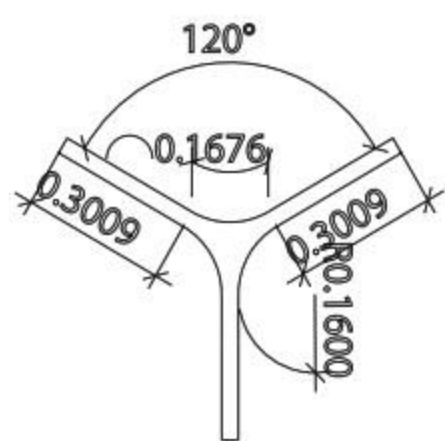

08

Code: Circle Star-5575 / Puzzle light
14 w/m, 1900 lm/m

Arc Light

01

Code: 5575M- linear light
L: 1 m / 30 w/m, 3600 lm/m
L: 2 m / 60 w/m, 7200 lm/m

02

Code: Arc 30°-5575 / Puzzle light
20 w/m, 2250 lm/m

07

Code: Arc 135°-5575 / Puzzle light
10 w/m, 1170 lm/m

Circle Light

01

Code: 5575M- linear light

L: 1 m / 30 w/m, 3600 lm/m L: 2m / 60 w/m, 7200 lm/m

02

Code: C60°R40-5575 / Puzzle light / 12 w/m, 1350 lm/m

03

Code: C120°R40-5575 / Puzzle light / 22 w/m, 2700 lm/m

04

Code: C180°R40-5575 / Puzzle light / 33 w/m, 4140 lm/m

Big Size Light

01

Code: Big Size-Arc 120°-3535 / Puzzle light
23 w/m, 2700 lm/m

02

Code: Big Size-Arc 90°-3535 / Puzzle light
30 w/m, 3500 lm/m

03

Code: Big Size-Arc Star-3535 / Puzzle light
34 w/m, 4000 lm/m

04

Code: Big Size-C180°R40-3535 / Puzzle light
36 w/m, 4300 lm/m