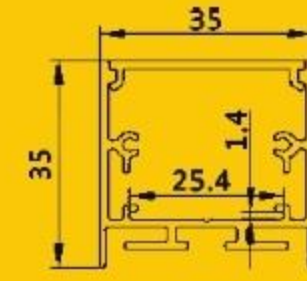

07

Code: Arc 135°-5575 / Puzzle light
10 w/m, 1170 lm/m

Circle Light

01

Code: 5575M- linear light

L: 1 m / 30 w/m, 3600 lm/m L: 2m / 60 w/m, 7200 lm/m

02

Code: C60°R40-5575 / Puzzle light / 12 w/m, 1350 lm/m

03

Code: C120°R40-5575 / Puzzle light / 22 w/m, 2700 lm/m

04

Code: C180°R40-5575 / Puzzle light / 33 w/m, 4140 lm/m

Big Size Light

01

Code: Big Size-Arc 120°-3535 / Puzzle light
23 w/m, 2700 lm/m

02

Code: Big Size-Arc 90°-3535 / Puzzle light
30 w/m, 3500 lm/m

03

Code: Big Size-Arc Star-3535 / Puzzle light
34 w/m, 4000 lm/m

04

Code: Big Size-C180°R40-3535 / Puzzle light
36 w/m, 4300 lm/m