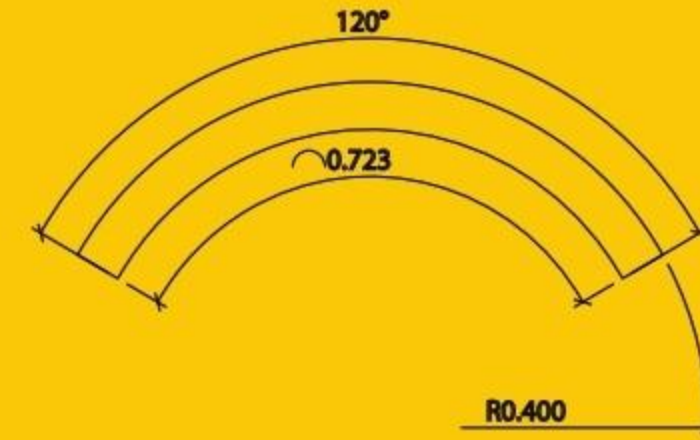

08

Code: Circle Star-5575 / Puzzle light
14 w/m, 1900 lm/m

Arc Light

01

Code: 5575M- linear light
L: 1 m / 30 w/m, 3600 lm/m
L: 2 m / 60 w/m, 7200 lm/m

02

Code: Arc 30°-5575 / Puzzle light
20 w/m, 2250 lm/m

07

Code: Arc 135°-5575 / Puzzle light
10 w/m, 1170 lm/m

Circle Light

01

Code: 5575M- linear light

L: 1 m / 30 w/m, 3600 lm/m L: 2m / 60 w/m, 7200 lm/m

02

Code: C60°R40-5575 / Puzzle light / 12 w/m, 1350 lm/m

03

Code: C120°R40-5575 / Puzzle light / 22 w/m, 2700 lm/m

04

Code: C180°R40-5575 / Puzzle light / 33 w/m, 4140 lm/m

Big Size Light

01

Code: Big Size-Arc 120°-3535 / Puzzle light
23 w/m, 2700 lm/m

02

Code: Big Size-Arc 90°-3535 / Puzzle light
30 w/m, 3500 lm/m

03

Code: Big Size-Arc Star-3535 / Puzzle light
34 w/m, 4000 lm/m

04

Code: Big Size-C180°R40-3535 / Puzzle light
36 w/m, 4300 lm/m