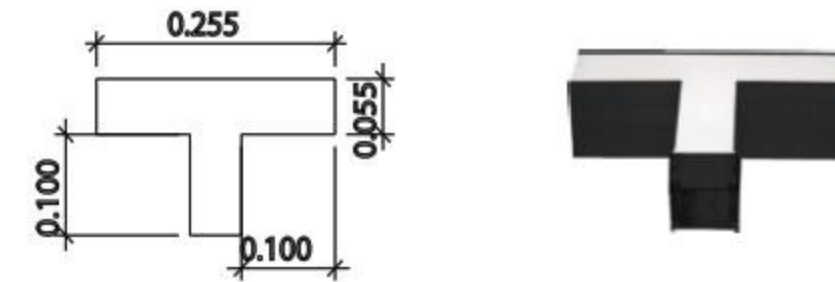

Connector Light

01

Code: 5575M- linear light
L: 1 m / 30 w/m, 3600 lm/m
L: 2 m / 60 w/m, 7200 lm/m

02

Code: L CONN-5575 / Puzzle light
4.5 w/m, 540 lm/m

03

Code: T CONN-5575 / Puzzle light
10 w/m, 1170 lm/m