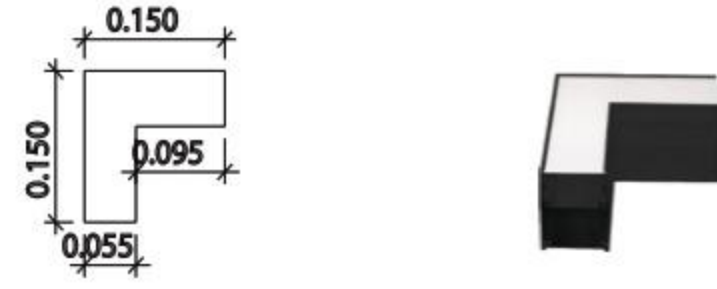

Connector Light

01

Code: 5575M- linear light
L: 1 m / 30 w/m, 3600 lm/m
L: 2 m / 60 w/m, 7200 lm/m

02

Code: L CONN-5575 / Puzzle light
4.5 w/m, 540 lm/m

03

Code: T CONN-5575 / Puzzle light
10 w/m, 1170 lm/m